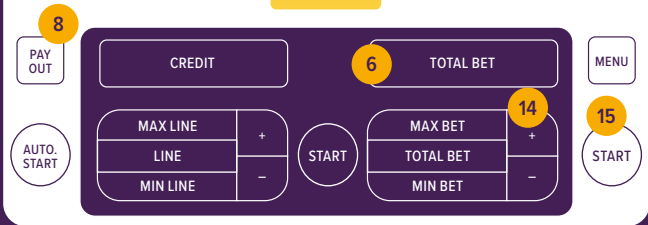

## Virtual Table Games

These are electronic versions of well-known casino games such as Bingo, Roulette, Poker or Blackjack.

CHF 3 744 189,75

## Jackpots

There are different types of jackpots. Progressive jackpots grow with every game played and can be won only by hitting a specific reel combination or bonus outcome. Mystery jackpots, on the other hand, can be won with any reel combination.