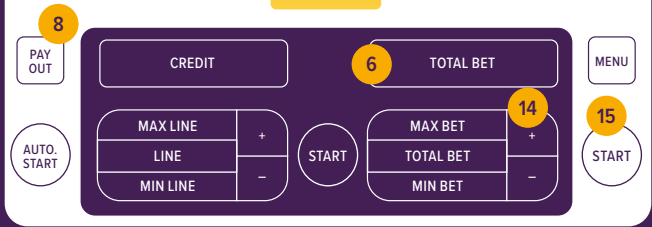

Elements

The image shows a slot machine interface with 16 numbered callouts (1-16) pointing to specific elements:

- 1:** Diamond symbol on reel 1, line 10.
- 2:** Orange symbol on reel 2, line 10.
- 3:** Strawberry symbol on reel 3, line 7.
- 4:** CREDIT button.
- 5:** WIN button.
- 6:** Line 5 on the left side.
- 7:** CHF 1.- button.
- 8:** Line 8 on the left side.
- 9:** Explorer reel.
- 10:** SERVICE button.
- 11:** CASH CHF button.
- 12:** Line 7 on the left side.
- 13:** MAX BET button.
- 14:** Line 6 on the left side.
- 15:** Line 5 on the left side.
- 16:** GAME INFO button.

The left side of the machine has a vertical scale for lines, with labels: MAX LINES (10, 8, 7, 6, 5) and MIN LINES (5, 6, 7, 8, 10). The right side has a vertical scale for bets, with labels: MAX BET (10000, 5000, 2000, 1000, 500, 400, 250, 150, 100) and MIN BET (100, 250, 400, 500, 1000, 2000, 5000, 10000).