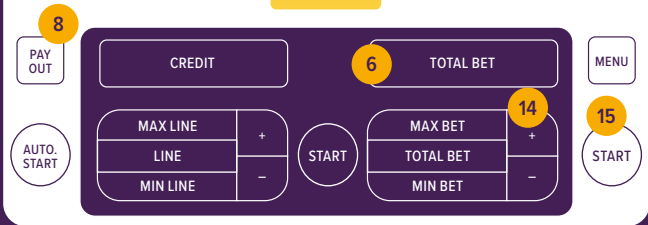

Video Slots

The reels are displayed on a screen. These machines often feature engaging animations, additional functions and bonus games.

Virtual Table Games

These are electronic versions of well-known casino games such as Bingo, Roulette, Poker or Blackjack.

CHF 3 744 189,75

Jackpots

There are different types of jackpots. Progressive jackpots grow with every game played and can be won only by hitting a specific reel combination or bonus outcome. Mystery jackpots, on the other hand, can be won with any reel combination.